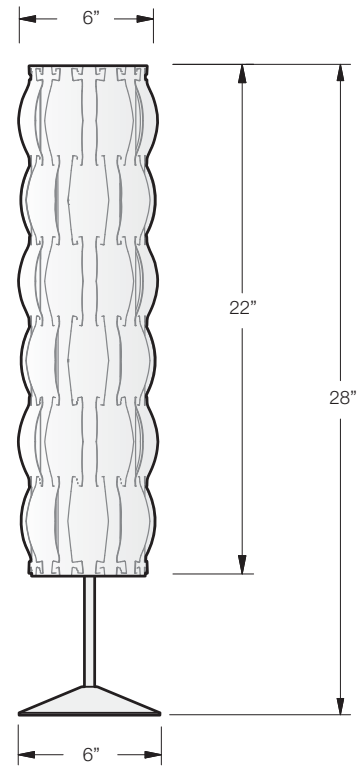

dform | marge table lamp

project: _____ quantity: _____

type: _____ notes: _____

model	shade material	lampholder type	voltage	metal finish
TM16			120	

size
shade: 6" W x 22" H
OA: 28" H

weight
4 lbs

certification

standard

- A = aspen
- B = birch

A = (1) 60w incandescent A19 or T
also compatible with fluorescent screw base
lamps are not included

120 only

M1= silver metallic

custom

P = white poly

G = (1) 26w fluorescent GU24 twist lock

M2= light bronze
M3= dark bronze

additional charges apply to custom options