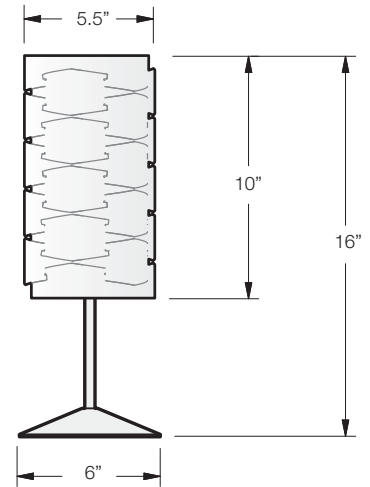

dform | basket table lamp

project: _____ quantity: _____

type: _____ notes: _____

model	shade material	lampholder type	voltage	metal finish
TB10			120	

size
shade: 5.5" W x 10" H
OA: 16" H

weight
4 lbs

certification

standard

- A =  aspen
- B =  birch

A = (1) 60w incandescent A19
also compatible with fluorescent screw base
lamps are not included

120 only

M1=  silver metallic

custom

P = white poly

G = (1) 26w fluorescent GU24 twist lock

M2=  light bronze

M3=  dark bronze

additional charges apply to custom options